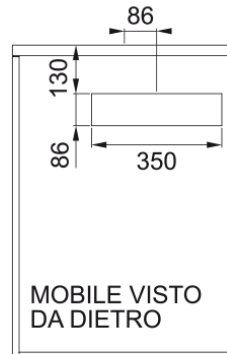

BACK RECIRCULATION KIT HOB EXTRACTOR FRK | 112.0679.887

Technical Data

Product Information

Type of material n/a

Accessory part sub Hood accessories others

Article Number

Product family None

Features