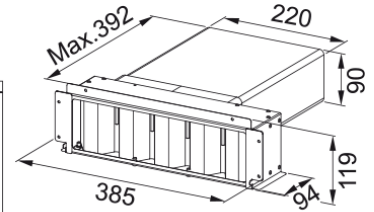

BACK RECIRCULATION KIT HOB EXTRACTOR FRK | 112.0679.887

Technical Data

Product Information

Type of material n/a

Accessory part sub Hood accessories others

Article Number

Product family None

Features