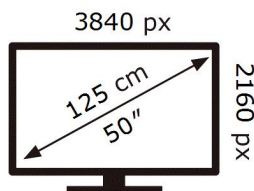

ENERG

SAMSUNG

UE50BU8005K

78 kWh/1000h

ABCDEF **G**

110 kWh/1000h

2019/2013