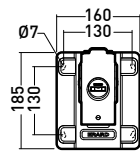

Cliff 600T Support inclinable

Ref. 043260

Platine murale